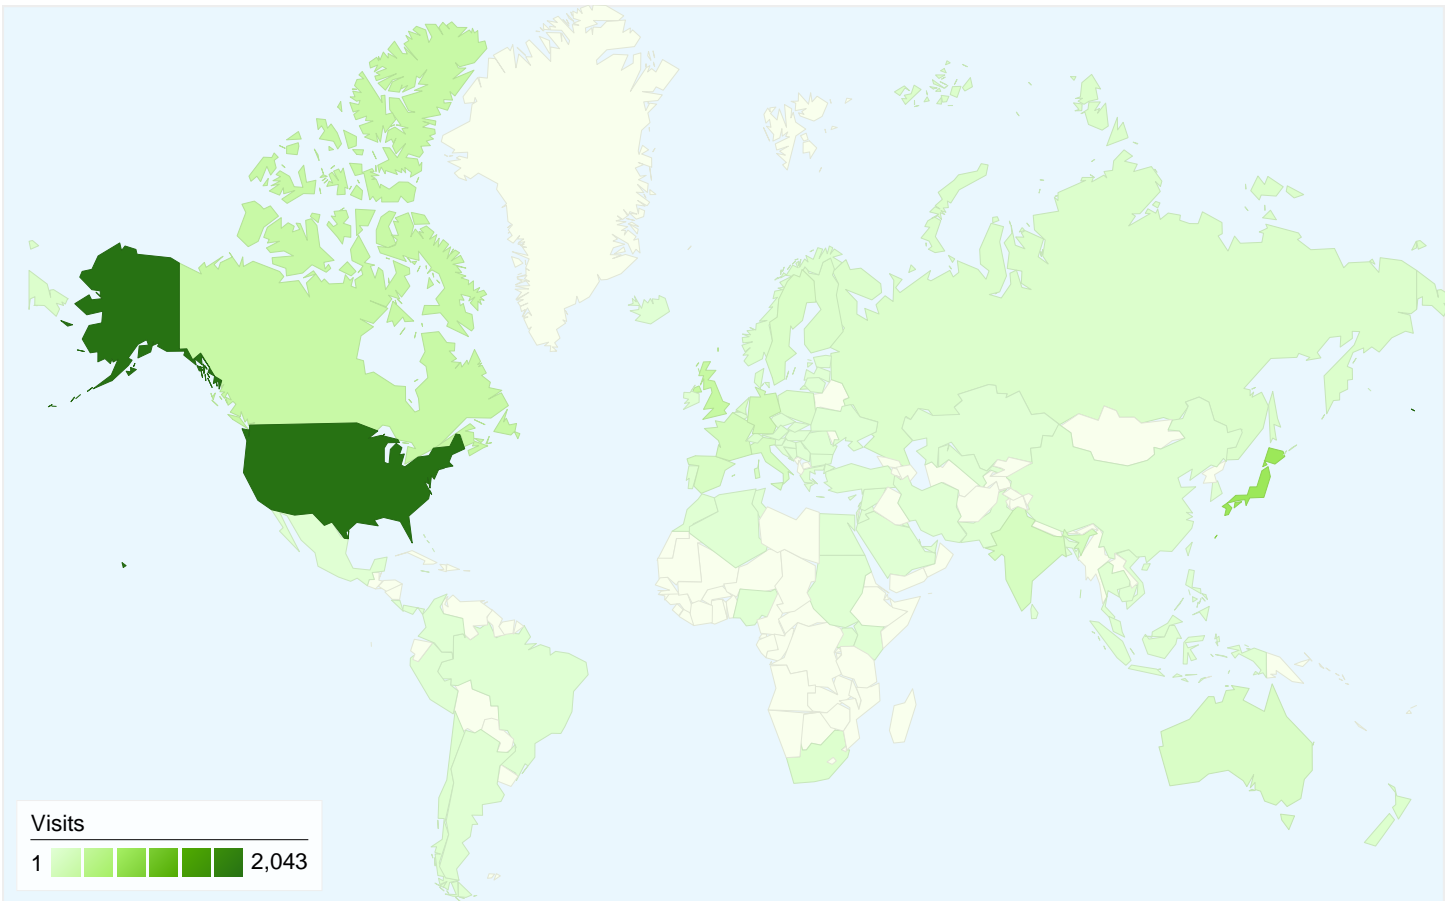

Traffic Sources Overview

- **Search Engines**
2,630.00 (51.82%)
- **Referring Sites**
1,391.00 (27.41%)
- **Direct Traffic**
1,039.00 (20.47%)
- **Other**
15 (0.30%)

All traffic sources sent 5,075 visits via 189 sources and mediums

1 - 10 of 189

3,230 people visited this site

5,075 Visits

3,230 Absolute Unique Visitors

16,726 Pageviews

3.30 Average Pageviews

00:04:36 Time on Site

57.48% Bounce Rate

54.19% New Visits

Technical Profile

Browser	Visits	% visits
Firefox	1,602	31.57%
Internet Explorer	1,327	26.15%
Chrome	1,160	22.86%
Safari	767	15.11%
Android Browser	76	1.50%

All traffic sources sent a total of 5,075 visits

5,075 visits came from 92 countries/territories

Site Usage

Country/Territory	Visits	Pages/Visit	Avg. Time on Site	% New Visits	Bounce Rate
United States	2,043	4.22	00:06:34	49.73%	54.63%
Japan	755	2.33	00:02:25	52.72%	66.23%
United Kingdom	298	2.66	00:02:24	67.45%	56.04%
Canada	283	3.51	00:06:09	46.64%	51.24%
Germany	172	2.51	00:02:15	56.40%	53.49%
France	142	3.12	00:02:08	64.08%	57.75%
India	120	1.48	00:00:43	90.00%	75.83%
Italy	109	4.96	00:03:34	32.11%	31.19%
Spain	98	2.34	00:02:01	36.73%	58.16%