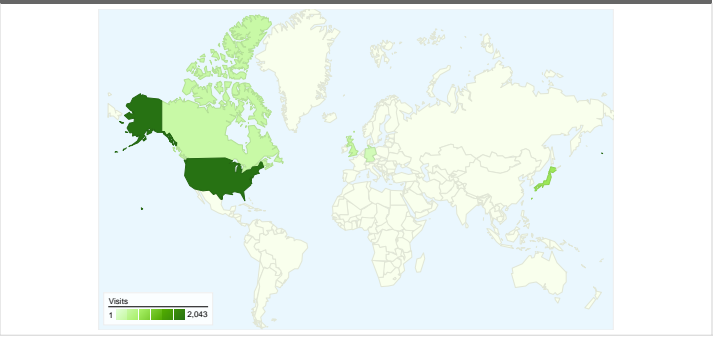

Map Overlay