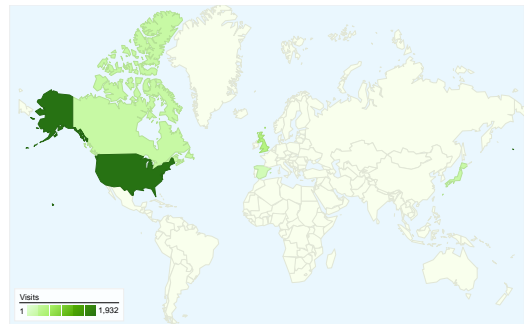

Map Overlay