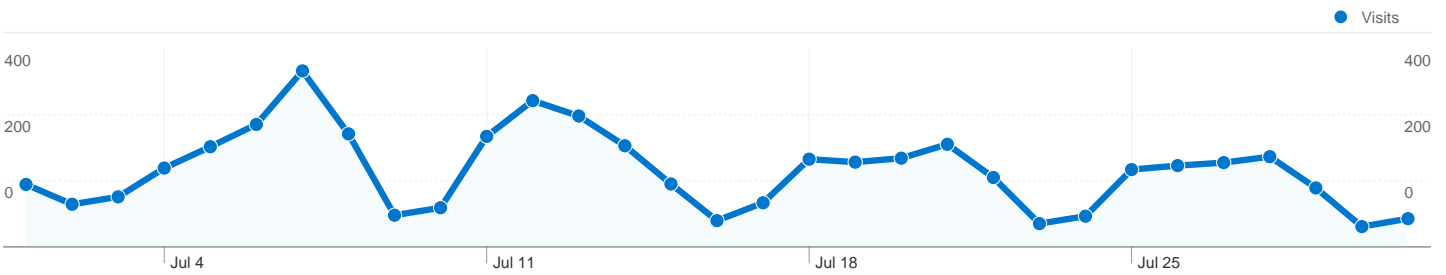

All traffic sources sent 4,774 visits via 185 sources and mediums

Site Usage

Visits 4,774 % of Site Total: 100.00%	Pages/Visit 3.17 Site Avg: 3.17 (0.00%)	Avg. Time on Site 00:03:37 Site Avg: 00:03:37 (0.00%)	% New Visits 53.25% Site Avg: 53.16% (0.16%)	Bounce Rate 55.11% Site Avg: 55.11% (0.00%)	
Source/Medium	Visits	Pages/Visit	Avg. Time on Site	% New Visits	Bounce Rate
google / organic	1,997	2.84	00:02:48	48.52%	58.39%
(direct) / (none)	1,319	2.79	00:03:08	55.80%	56.79%
projectliberty.org / referral	486	2.89	00:02:37	79.01%	49.38%
apc.aptilo.com / referral	85	13.00	00:25:28	0.00%	18.82%
en.wikipedia.org / referral	65	5.97	00:08:14	43.08%	24.62%
twitter.com / referral	58	2.14	00:02:24	31.03%	62.07%
10.30.0.2:2111 / referral	47	12.77	00:24:48	0.00%	23.40%
bing / organic	47	2.89	00:02:21	65.96%	51.06%
facebook.com / referral	39	2.38	00:04:15	41.03%	66.67%
linkedin.com / referral	39	2.08	00:03:22	46.15%	53.85%

1 - 10 of 185