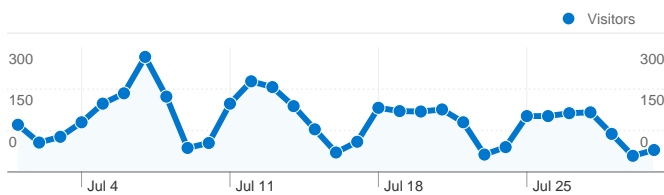

Visitors Overview

Visitors
2,930

Content Overview

Pages	Pageviews	% Pageviews
/	2,031	13.42%
/confluence/display/uma/Home	1,008	6.66%
/confluence/dashboard.action	882	5.83%
/wordpress/2011/07/announcin	400	2.64%
/wordpress/about/	323	2.13%