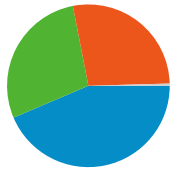

**Map Overlay**

**Visitors Overview**

**Visitors**  
**2,930**

**Content Overview**

Pages	Pageviews	% Pageviews
/	2,031	13.42%
/confluence/display/uma/Home	1,008	6.66%
/confluence/dashboard.action	882	5.83%
/wordpress/2011/07/announcin	400	2.64%
/wordpress/about/	323	2.13%

## Traffic Sources Overview

- **Search Engines**  
2,081.00 (43.59%)
- **Referring Sites**  
1,353.00 (28.34%)
- **Direct Traffic**  
1,319.00 (27.63%)
- **Other**  
21 (0.44%)

**All traffic sources sent 4,774 visits via 185 sources and mediums**

## Top Traffic Sources

Sources	Visits	% visits	Keywords	Visits	% visits
google (organic)	1,997	41.83%	kantara	362	17.40%
(direct) ((none))	1,319	27.63%	kantara initiative	228	10.96%
projectliberty.org (referral)	486	10.18%	saml full-matrix interoperability	65	3.12%
apc.aptilo.com (referral)	85	1.78%	kantara prfp engagement	40	1.92%
en.wikipedia.org (referral)	65	1.36%	user managed access	34	1.63%

**4,774 visits came from 95 countries/territories**

Site Usage

Country/Territory	Visits	Pages/Visit	Avg. Time on Site	% New Visits	Bounce Rate
United States	1,932	2.93	00:03:10	54.55%	55.69%
United Kingdom	480	2.76	00:03:22	47.08%	58.33%
Canada	276	3.99	00:04:28	46.38%	48.91%
Japan	264	2.47	00:02:18	50.38%	56.44%
Spain	167	8.33	00:10:42	31.14%	34.13%
Germany	162	2.86	00:02:26	60.49%	47.53%
Austria	125	2.81	00:03:27	13.60%	62.40%
France	113	2.96	00:02:41	69.91%	58.41%
Australia	112	2.17	00:02:17	73.21%	58.04%