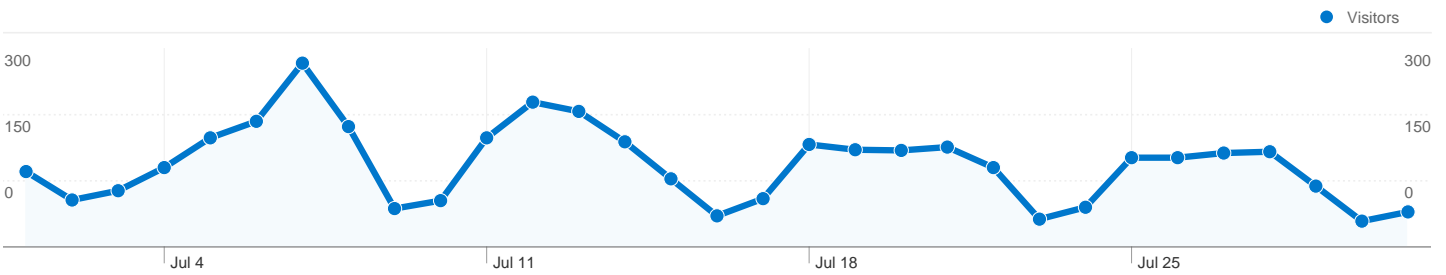

**Site Usage**

**4,774** Visits

**55.11%** Bounce Rate

**15,134** Pageviews

**00:03:37** Avg. Time on Site

**3.17** Pages/Visit

**53.16%** % New Visits

**All Traffic Sources**

## Traffic Sources Overview

- **Search Engines**  
2,081.00 (43.59%)
- **Referring Sites**  
1,353.00 (28.34%)
- **Direct Traffic**  
1,319.00 (27.63%)
- **Other**  
21 (0.44%)

**All traffic sources sent 4,774 visits via 185 sources and mediums**

1 - 10 of 185

**2,930 people visited this site**

**4,774** Visits

**2,930** Absolute Unique Visitors

**15,134** Pageviews

**3.17** Average Pageviews

**00:03:37** Time on Site

**55.11%** Bounce Rate

**4,774 visits came from 95 countries/territories**

Site Usage

Country/Territory	Visits	Pages/Visit	Avg. Time on Site	% New Visits	Bounce Rate
United States	1,932	2.93	00:03:10	54.55%	55.69%
United Kingdom	480	2.76	00:03:22	47.08%	58.33%
Canada	276	3.99	00:04:28	46.38%	48.91%
Japan	264	2.47	00:02:18	50.38%	56.44%
Spain	167	8.33	00:10:42	31.14%	34.13%
Germany	162	2.86	00:02:26	60.49%	47.53%
Austria	125	2.81	00:03:27	13.60%	62.40%
France	113	2.96	00:02:41	69.91%	58.41%
Australia	112	2.17	00:02:17	73.21%	58.04%