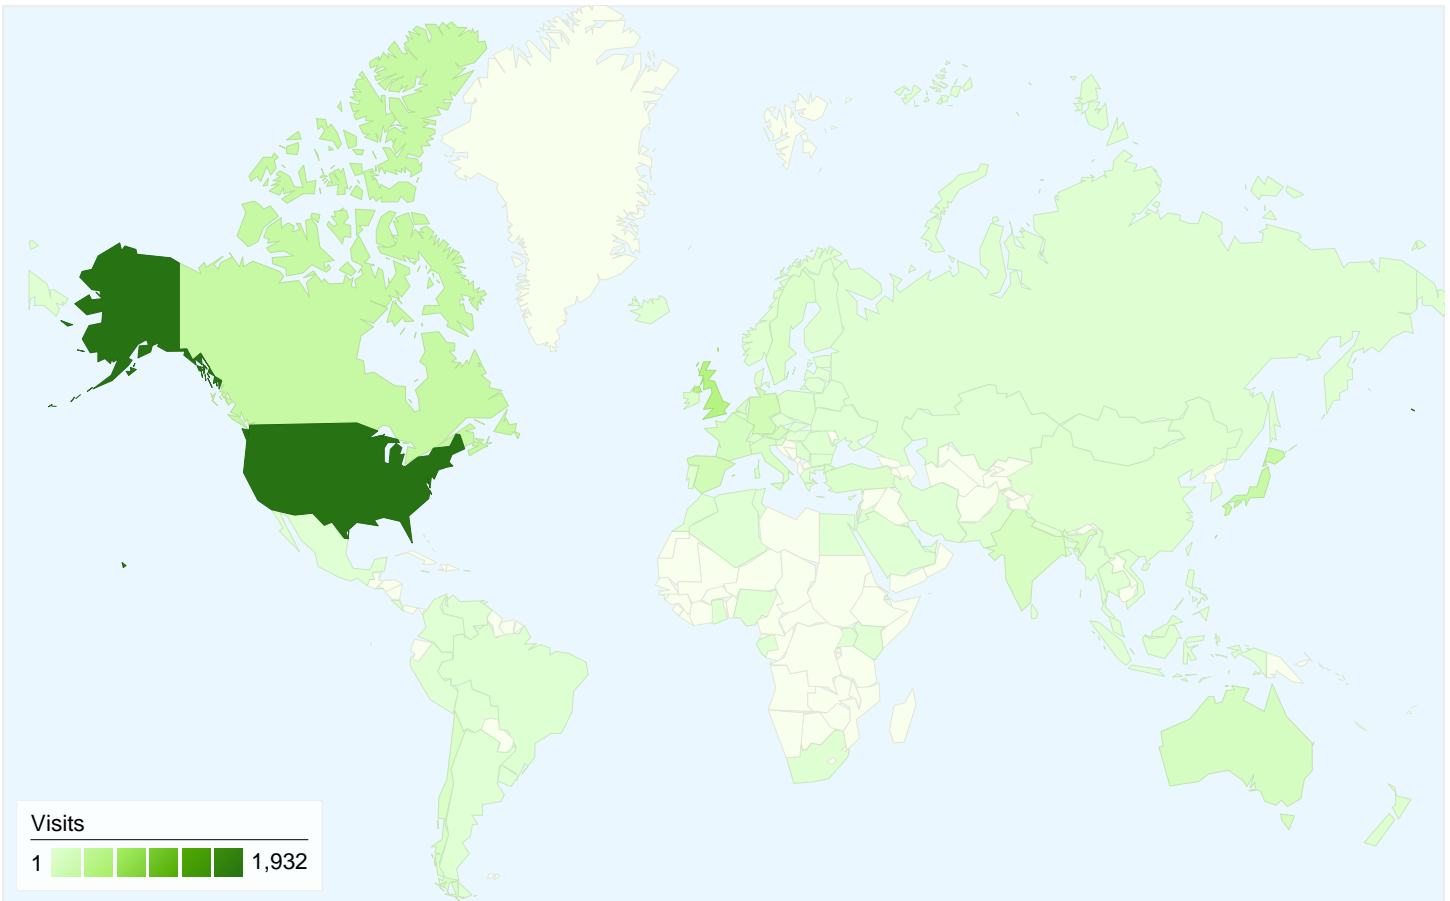

## Traffic Sources Overview

- **Search Engines**  
2,081.00 (43.59%)
- **Referring Sites**  
1,353.00 (28.34%)
- **Direct Traffic**  
1,319.00 (27.63%)
- **Other**  
21 (0.44%)

**All traffic sources sent 4,774 visits via 185 sources and mediums**

All traffic sources sent a total of 4,774 visits

-  27.63% Direct Traffic
-  28.34% Referring Sites
-  43.59% Search Engines

- **Search Engines**  
2,081.00 (43.59%)
- **Referring Sites**  
1,353.00 (28.34%)
- **Direct Traffic**  
1,319.00 (27.63%)
- **Other**  
21 (0.44%)

## Top Traffic Sources

Sources	Visits	% visits	Keywords	Visits	% visits
google (organic)	1,997	41.83%	kantara	362	17.40%
(direct) ((none))	1,319	27.63%	kantara initiative	228	10.96%
projectliberty.org (referral)	486	10.18%	saml full-matrix interoperability	65	3.12%
apc.aptilo.com (referral)	85	1.78%	kantara prfp engagement	40	1.92%
en.wikipedia.org (referral)	65	1.36%	user managed access	34	1.63%

**4,774 visits came from 95 countries/territories**

Site Usage

Country/Territory	Visits	Pages/Visit	Avg. Time on Site	% New Visits	Bounce Rate
United States	1,932	2.93	00:03:10	54.55%	55.69%
United Kingdom	480	2.76	00:03:22	47.08%	58.33%
Canada	276	3.99	00:04:28	46.38%	48.91%
Japan	264	2.47	00:02:18	50.38%	56.44%
Spain	167	8.33	00:10:42	31.14%	34.13%
Germany	162	2.86	00:02:26	60.49%	47.53%
Austria	125	2.81	00:03:27	13.60%	62.40%
France	113	2.96	00:02:41	69.91%	58.41%
Australia	112	2.17	00:02:17	73.21%	58.04%