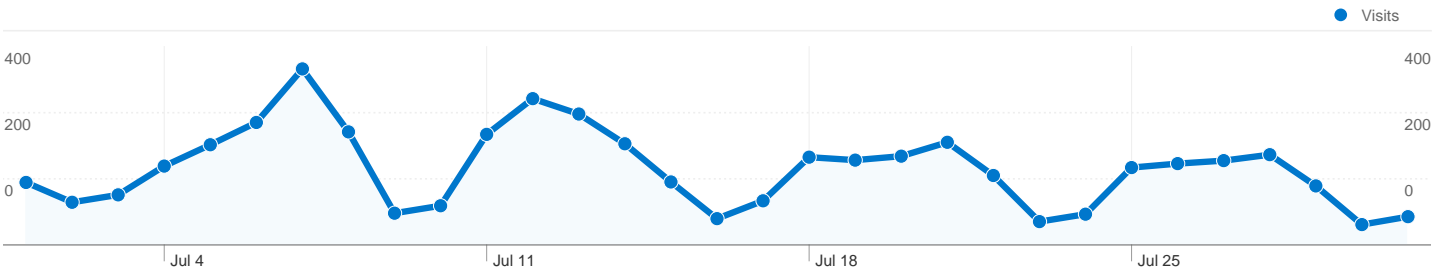

All traffic sources sent a total of 4,774 visits

- 27.63% Direct Traffic
- 28.34% Referring Sites
- 43.59% Search Engines

- **Search Engines**
  2,081.00 (43.59%)
- **Referring Sites**
  1,353.00 (28.34%)
- **Direct Traffic**
  1,319.00 (27.63%)
- **Other**
  21 (0.44%)

Top Traffic Sources

Sources	Visits	% visits	Keywords	Visits	% visits
google (organic)	1,997	41.83%	kantara	362	17.40%
(direct) ((none))	1,319	27.63%	kantara initiative	228	10.96%
projectliberty.org (referral)	486	10.18%	saml full-matrix interoperability	65	3.12%
apc.aptilo.com (referral)	85	1.78%	kantara prfp engagement	40	1.92%
en.wikipedia.org (referral)	65	1.36%	user managed access	34	1.63%