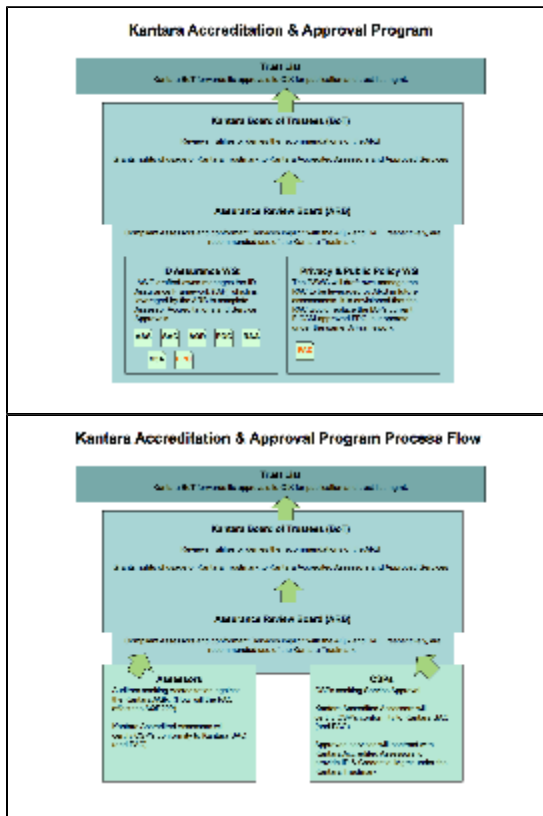

Collateral Value Propositions & Presentations

Identity Assurance Value Proposition:

File	Modified
 KI_Assurance_Value_Prop_March2011_compressed.pdf	Mar 09, 2011 by Kantara Initiative Staff
 KI_Assurance_Value_Prop_March2011.ppt	Mar 09, 2011 by Kantara Initiative Staff
 Kantara_Global_Context_2012.pdf	Feb 09, 2012 by Kantara Initiative Staff
 ARB-IAWG-P3 relationship.png	Apr 13, 2012 by Anna Tickin
 IAF Process Flow.png	Apr 13, 2012 by Anna Tickin
Download All	

Metro Maps:

IAF Document Set and Process Flow Map:

Additional Presentations:

- IAF Metro Map

- IIW-NSTIC Collaboration
- KI-IAF SAC v3.0 Proposal