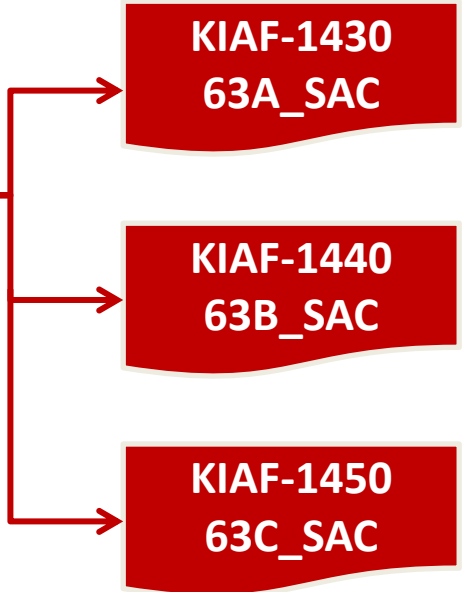

NIST SP 800-63 rev.2

KI AF-1400 SAC

'SAC classic'

Possibly retained as an over-arching document, the others being sub-docs.

KI AF-1410
CO_SAC

KI AF-1420
OP_SAC

Potential split of 'Classic' SAC, to separate CO_SAC and OP_SAC, for inclusion of CO_SAC in other assessments relying on other 'operational' SAC.

NIST SP 800-63 rev.3 suite

KI AF-1430
63A_SAC

KI AF-1440
63B_SAC

KI AF-1450
63C_SAC

The present focus

Other sources, e.g. ISO, UK, CA, ...

KI AF-14n0
XXX_SAC

Potential future SAC, based on other standards (but they might equally be Profiles?).