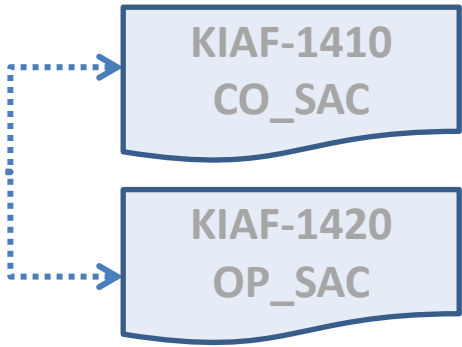

NIST SP 800-63 rev.2

KI AF-1400 SAC

'SAC classic'

Possibly retained as an over-arching document, the others being sub-docs.

KI AF-1410
CO_SAC

KI AF-1420
OP_SAC

Potential split of 'Classic' SAC, to separate CO_SAC and OP_SAC, for inclusion of CO_SAC in other assessments relying on other 'operational' SAC.

NIST SP 800-63 rev.3 suite

KI AF-1430
63A_SAC

KI AF-1440
63B_SAC

KI AF-1450
63C_SAC

The present focus

Other sources, e.g. ISO, UK, CA, ...

KI AF-14n0
XXX_SAC

Potential future SAC, based on other standards (but they might equally be Profiles?).